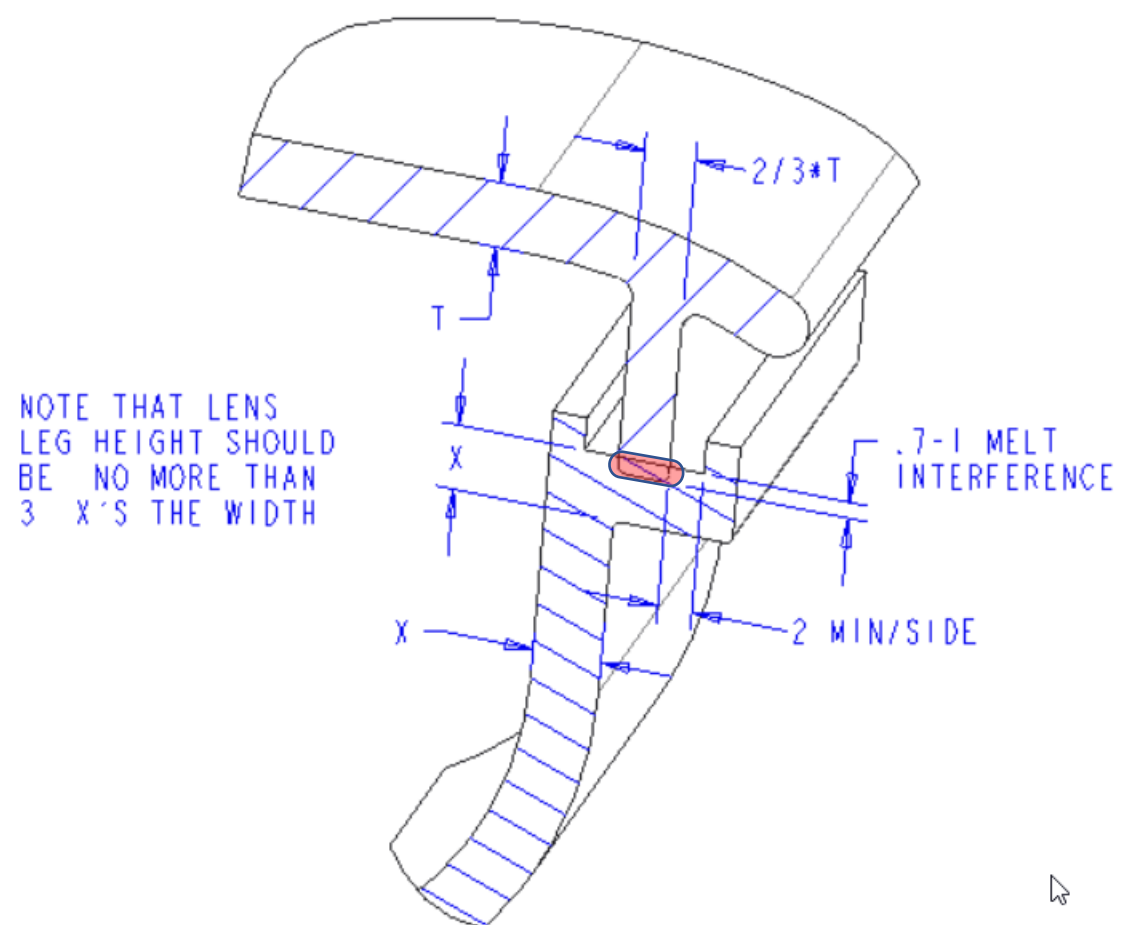

Hot Plate/Infrared Plastic Welding Joint Designs

DUKANE

**HOT PLATE / IR DOUBLE
FLASH TRAP WITH
RETURN FLANGE**

**HOT PLATE / IR
BUTT-WELD WITH
SUPPORT FLANGE**

HOT PLATE / IR
BUTT-WELD

DUKANE

**HOT PLATE / IR
FLANGED BUTT-WELD
WITH TRIM SKIRT**

DUKANE

**HOT PLATE / IR
 LAMP WELD JOINT**

**VIBE WELD
LAMP JOINT**

DUKANE