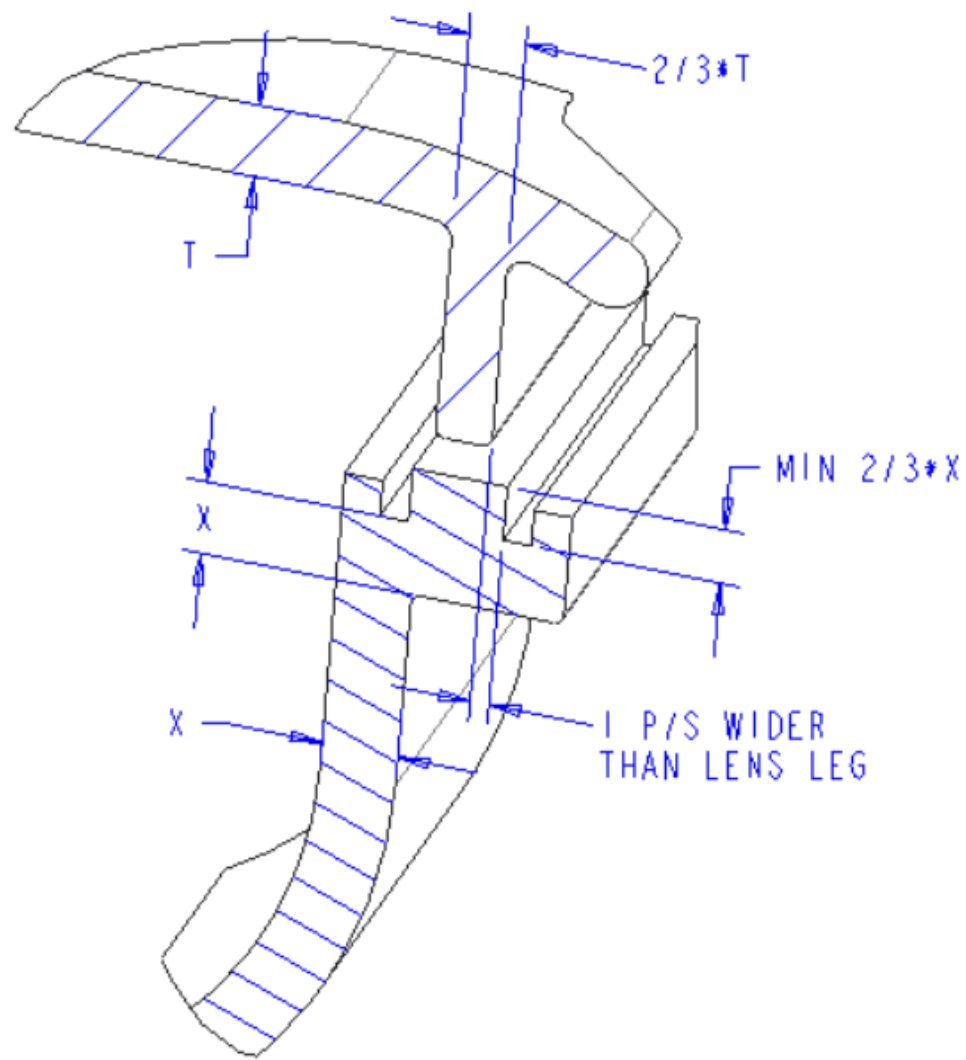

Hot Plate/Infrared Plastic Welding Joint Designs

DUKANE

**HOT PLATE / IR DOUBLE
FLASH TRAP WITH
RETURN FLANGE**

**HOT PLATE / IR
BUTT-WELD WITH
SUPPORT FLANGE**

HOT PLATE / IR
BUTT-WELD

DUKANE

**HOT PLATE / IR
FLANGED BUTT-WELD
WITH TRIM SKIRT**

DUKANE

**HOT PLATE / IR
 LAMP WELD JOINT**

**VIBE WELD
LAMP JOINT**

DUKANE