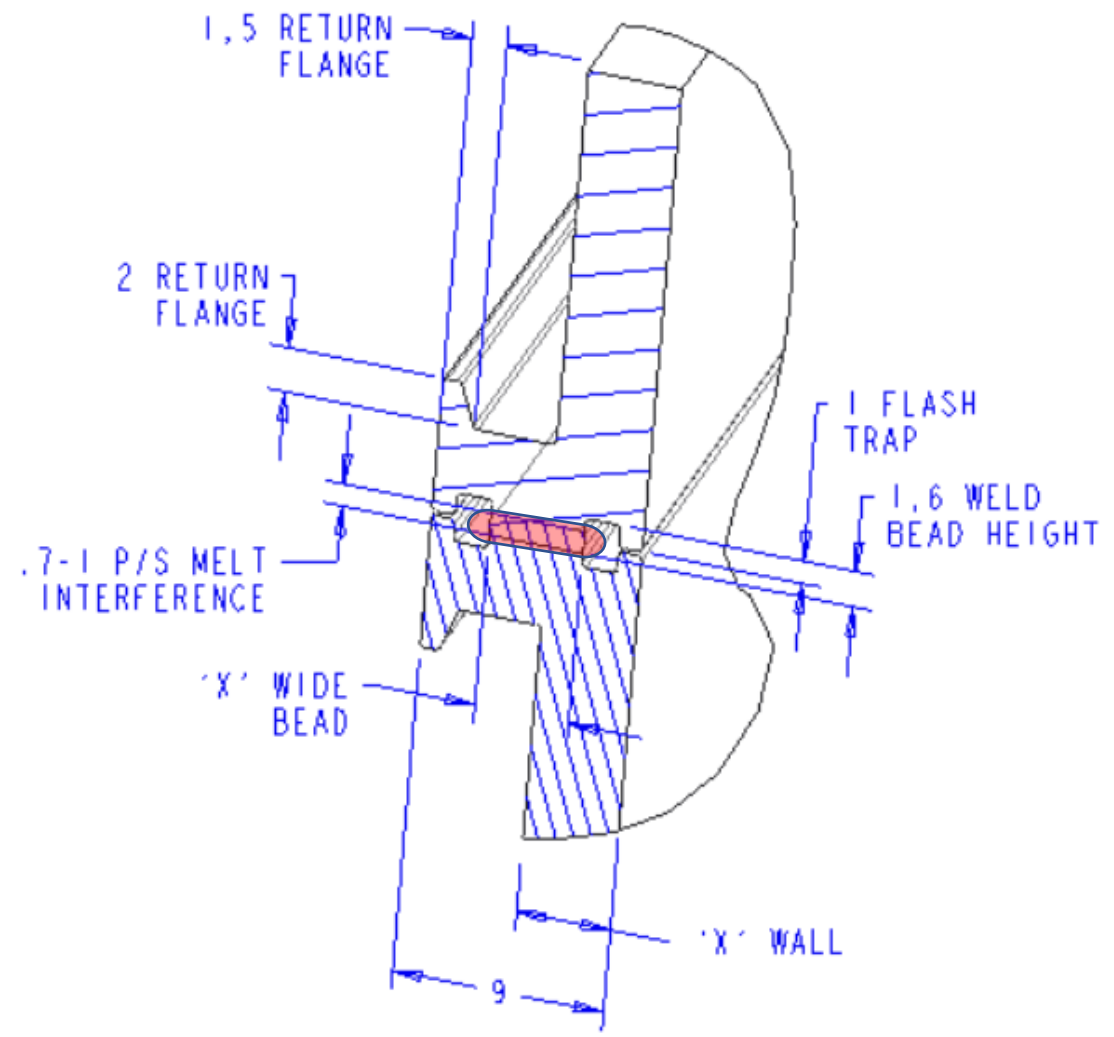

Hot Plate/Infrared Plastic Welding Joint Designs

DUKANE

**HOT PLATE / IR DOUBLE
FLASH TRAP WITH
RETURN FLANGE**

**HOT PLATE / IR
BUTT-WELD WITH
SUPPORT FLANGE**

HOT PLATE / IR
BUTT-WELD

DUKANE

**HOT PLATE / IR
FLANGED BUTT-WELD
WITH TRIM SKIRT**

DUKANE

**HOT PLATE / IR
 LAMP WELD JOINT**

**VIBE WELD
LAMP JOINT**

DUKANE