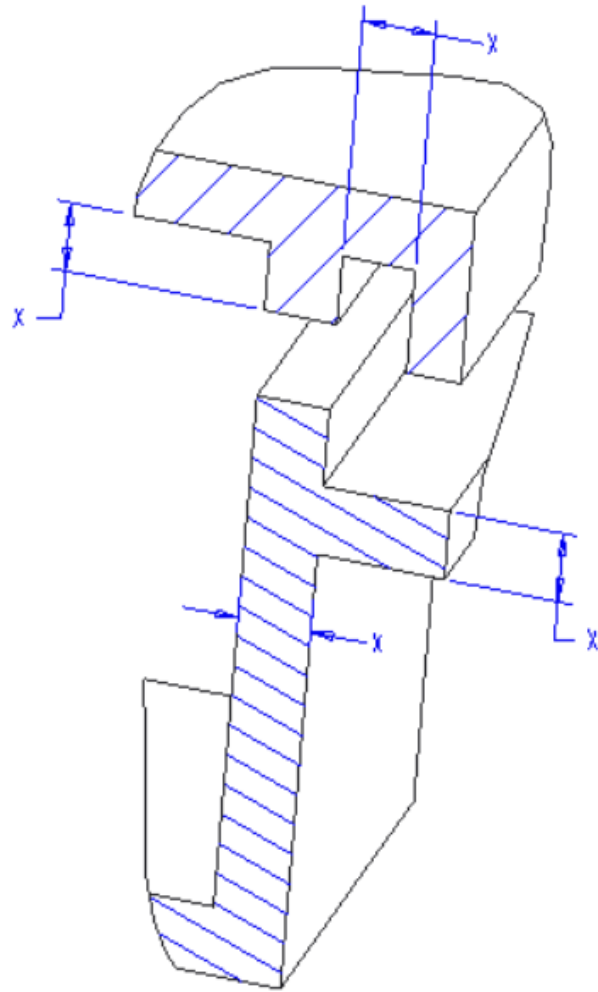

Hot Plate/Infrared Plastic Welding Joint Designs

DUKANE

**HOT PLATE / IR DOUBLE
FLASH TRAP WITH
RETURN FLANGE**

**HOT PLATE / IR
BUTT-WELD WITH
SUPPORT FLANGE**

HOT PLATE / IR
BUTT-WELD

DUKANE

**HOT PLATE / IR
FLANGED BUTT-WELD
WITH TRIM SKIRT**

DUKANE

**HOT PLATE / IR
 LAMP WELD JOINT**

**VIBE WELD
LAMP JOINT**

DUKANE