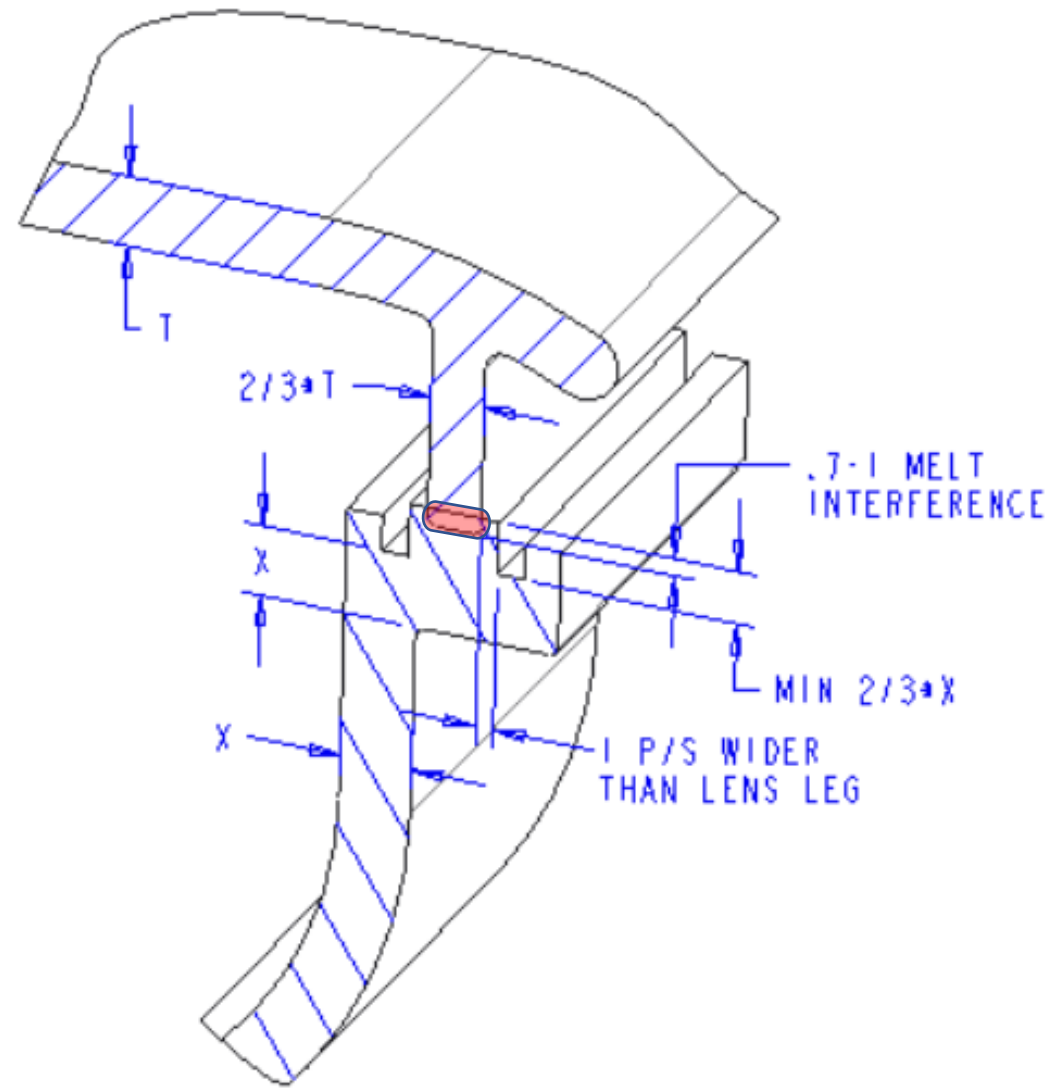

Hot Plate/Infrared Plastic Welding Joint Designs

DUKANE

**HOT PLATE / IR DOUBLE
FLASH TRAP WITH
RETURN FLANGE**

**HOT PLATE / IR
BUTT-WELD WITH
SUPPORT FLANGE**

HOT PLATE / IR
BUTT-WELD

DUKANE

**HOT PLATE / IR
FLANGED BUTT-WELD
WITH TRIM SKIRT**

DUKANE

**HOT PLATE / IR
 LAMP WELD JOINT**

**VIBE WELD
LAMP JOINT**

DUKANE