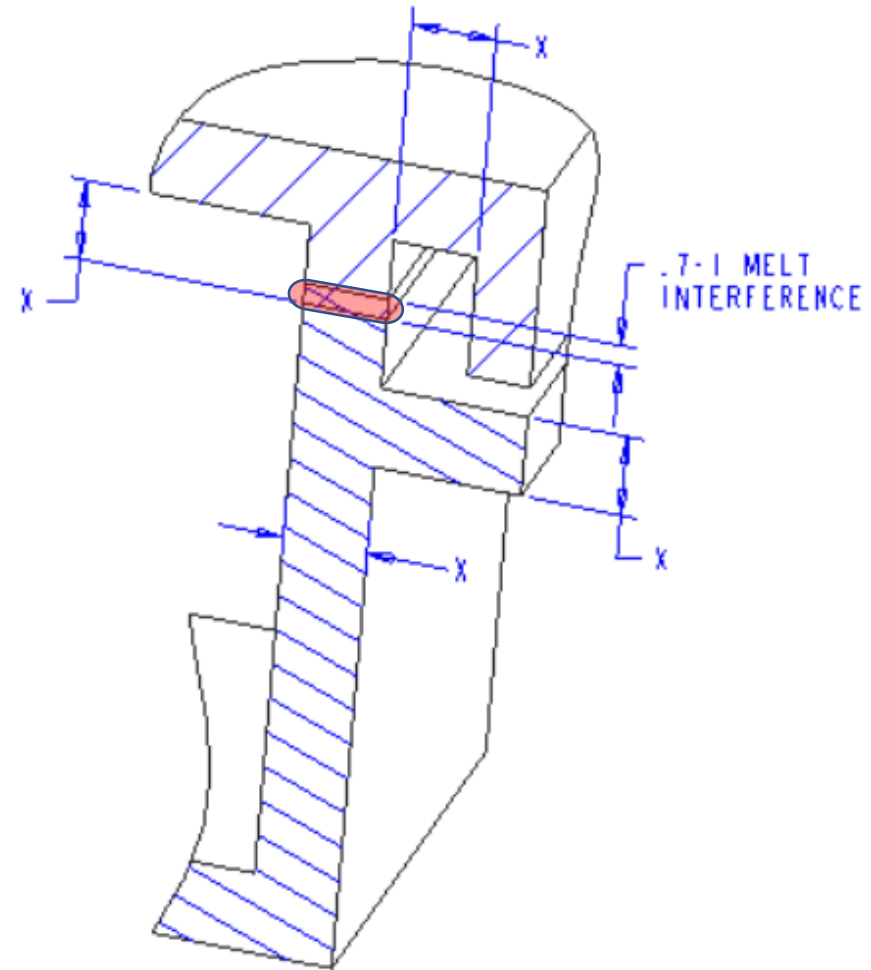

Hot Plate/Infrared Plastic Welding Joint Designs

DUKANE

**HOT PLATE / IR DOUBLE
FLASH TRAP WITH
RETURN FLANGE**

**HOT PLATE / IR
BUTT-WELD WITH
SUPPORT FLANGE**

HOT PLATE / IR
BUTT-WELD

DUKANE

**HOT PLATE / IR
FLANGED BUTT-WELD
WITH TRIM SKIRT**

DUKANE

**HOT PLATE / IR
 LAMP WELD JOINT**

**VIBE WELD
LAMP JOINT**

DUKANE