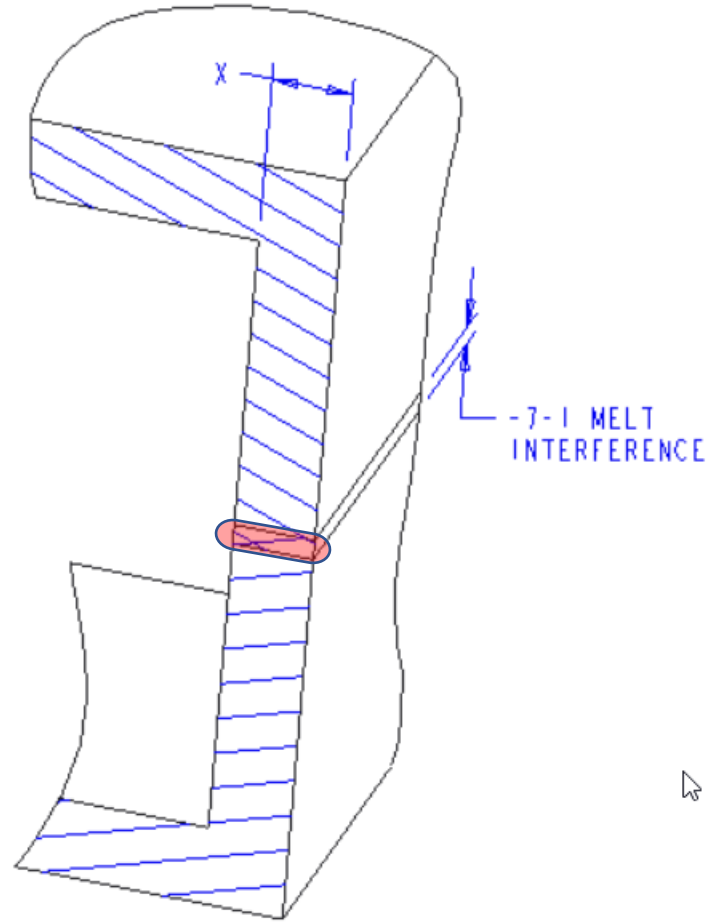

Hot Plate/Infrared Plastic Welding Joint Designs

DUKANE

**HOT PLATE / IR DOUBLE
FLASH TRAP WITH
RETURN FLANGE**

**HOT PLATE / IR
BUTT-WELD WITH
SUPPORT FLANGE**

HOT PLATE / IR
BUTT-WELD

DUKANE

**HOT PLATE / IR
FLANGED BUTT-WELD
WITH TRIM SKIRT**

DUKANE

**HOT PLATE / IR
 LAMP WELD JOINT**

**VIBE WELD
LAMP JOINT**

DUKANE