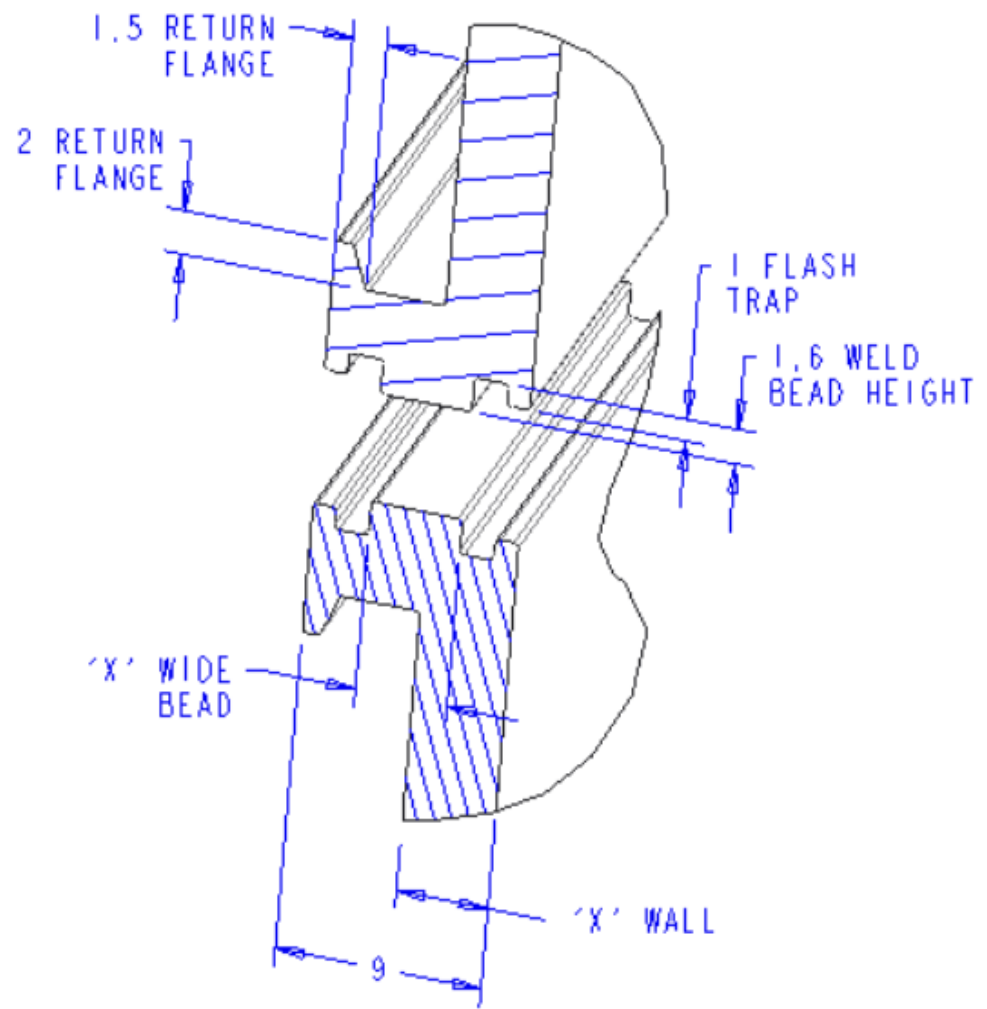

Hot Plate/Infrared Plastic Welding Joint Designs

DUKANE

**HOT PLATE / IR DOUBLE
FLASH TRAP WITH
RETURN FLANGE**

**HOT PLATE / IR
BUTT-WELD WITH
SUPPORT FLANGE**

HOT PLATE / IR
BUTT-WELD

DUKANE

**HOT PLATE / IR
FLANGED BUTT-WELD
WITH TRIM SKIRT**

DUKANE

**HOT PLATE / IR
 LAMP WELD JOINT**

**VIBE WELD
LAMP JOINT**

DUKANE