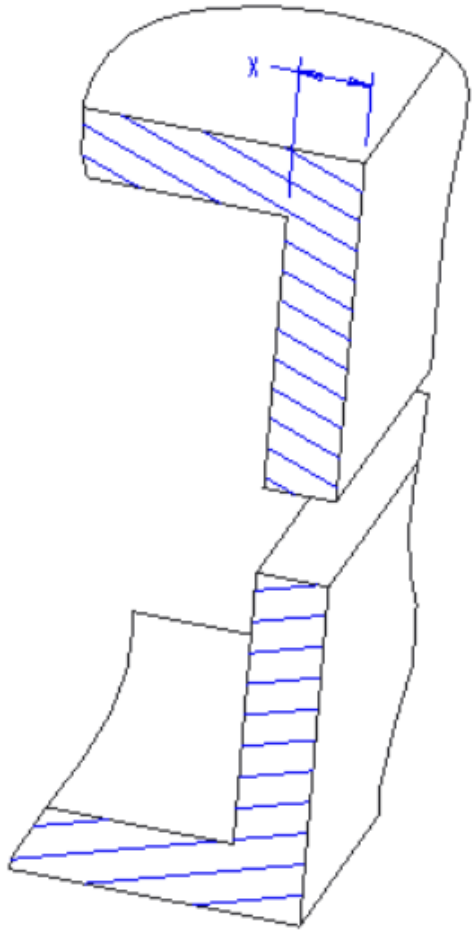

Hot Plate/Infrared Plastic Welding Joint Designs

DUKANE

**HOT PLATE / IR DOUBLE
FLASH TRAP WITH
RETURN FLANGE**

**HOT PLATE / IR
BUTT-WELD WITH
SUPPORT FLANGE**

HOT PLATE / IR
BUTT-WELD

DUKANE

**HOT PLATE / IR
FLANGED BUTT-WELD
WITH TRIM SKIRT**

DUKANE

**HOT PLATE / IR
 LAMP WELD JOINT**

**VIBE WELD
LAMP JOINT**

DUKANE