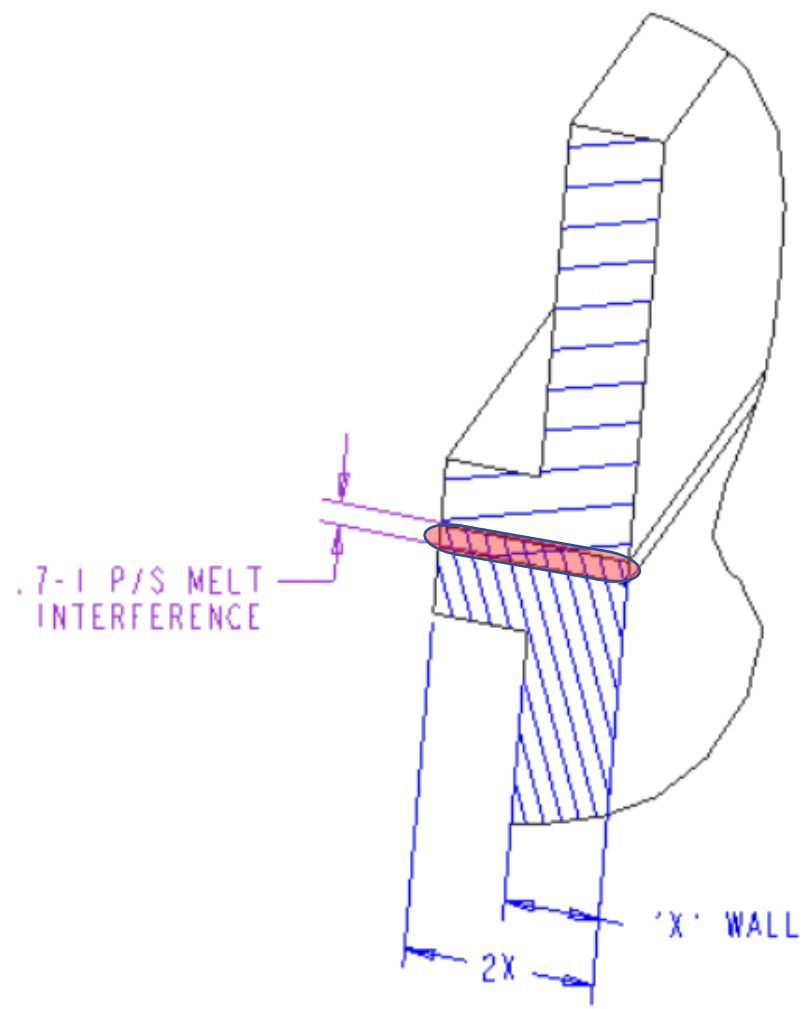

Hot Plate/Infrared Plastic Welding Joint Designs

DUKANE

**HOT PLATE / IR DOUBLE
FLASH TRAP WITH
RETURN FLANGE**

**HOT PLATE / IR
BUTT-WELD WITH
SUPPORT FLANGE**

HOT PLATE / IR
BUTT-WELD

DUKANE

**HOT PLATE / IR
FLANGED BUTT-WELD
WITH TRIM SKIRT**

DUKANE

**HOT PLATE / IR
 LAMP WELD JOINT**

**VIBE WELD
LAMP JOINT**

DUKANE