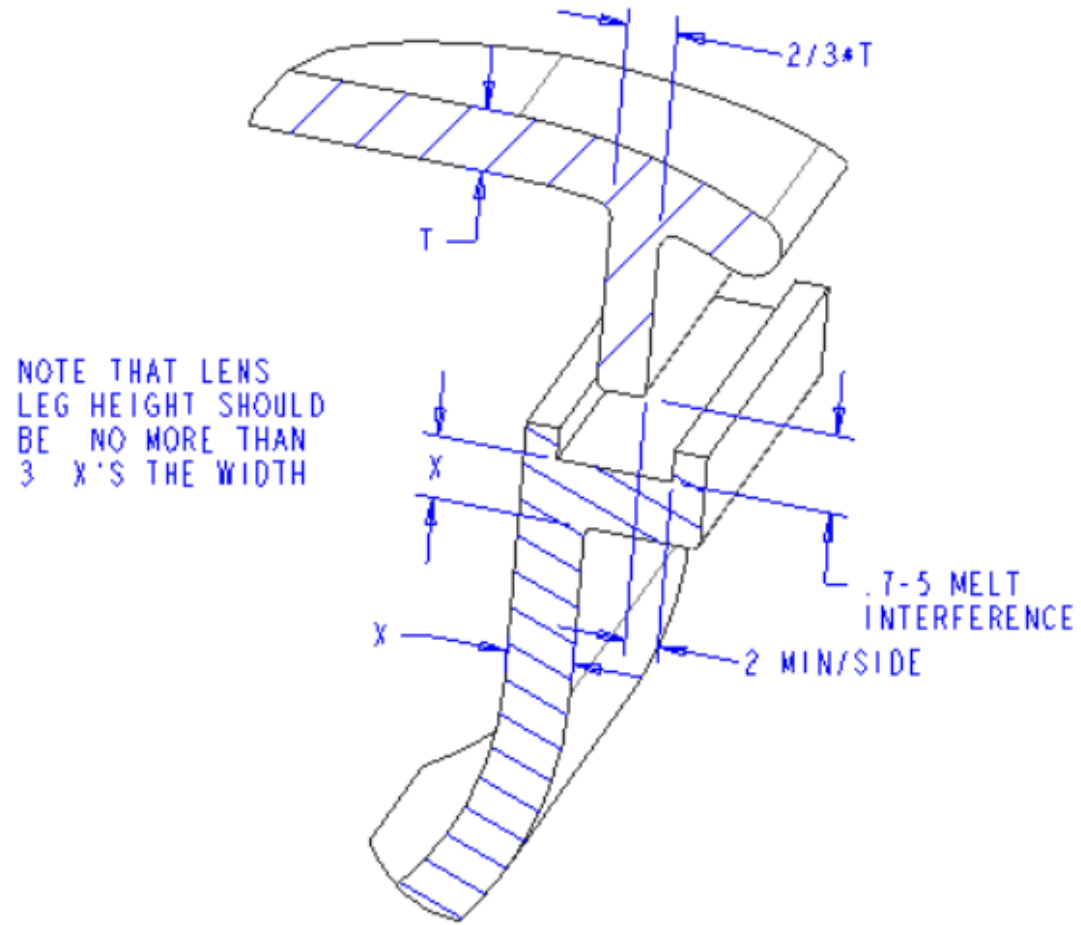

Hot Plate/Infrared Plastic Welding Joint Designs

DUKANE

**HOT PLATE / IR DOUBLE
FLASH TRAP WITH
RETURN FLANGE**

**HOT PLATE / IR
BUTT-WELD WITH
SUPPORT FLANGE**

HOT PLATE / IR
BUTT-WELD

DUKANE

**HOT PLATE / IR
FLANGED BUTT-WELD
WITH TRIM SKIRT**

DUKANE

**HOT PLATE / IR
 LAMP WELD JOINT**

**VIBE WELD
LAMP JOINT**

DUKANE