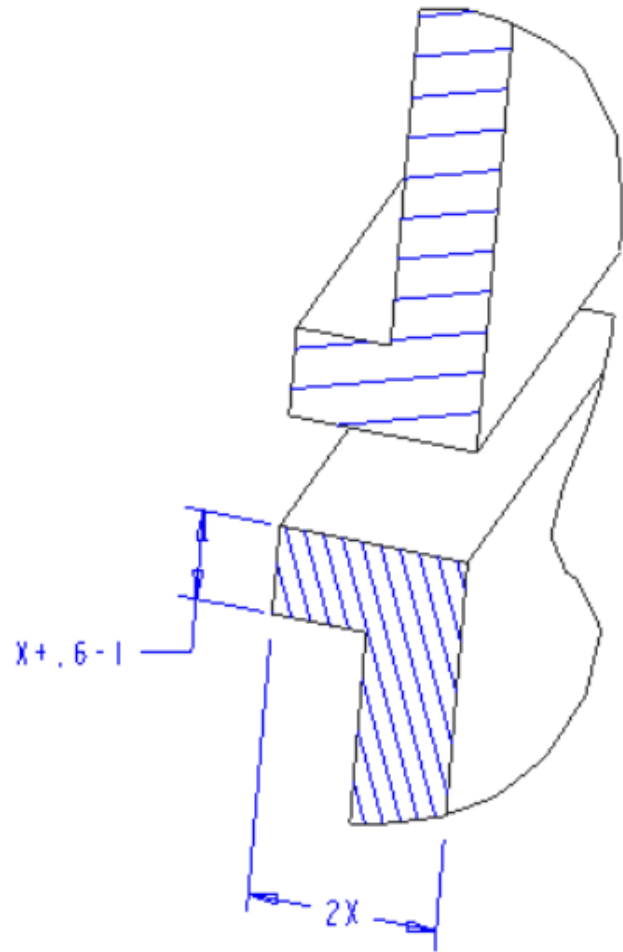

Hot Plate/Infrared Plastic Welding Joint Designs

DUKANE

**HOT PLATE / IR DOUBLE
FLASH TRAP WITH
RETURN FLANGE**

**HOT PLATE / IR
BUTT-WELD WITH
SUPPORT FLANGE**

HOT PLATE / IR
BUTT-WELD

DUKANE

**HOT PLATE / IR
FLANGED BUTT-WELD
WITH TRIM SKIRT**

DUKANE

**HOT PLATE / IR
 LAMP WELD JOINT**

**VIBE WELD
LAMP JOINT**

DUKANE